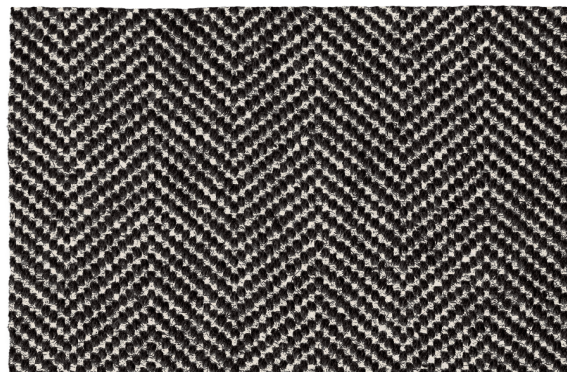

NORDICA CHEVRON | WILTON  
FLATWOVEN

ROLS  
WOOL CARPETS

# NORDICA CHEVRON

**ROLS**  
WOOL CARPETS

Haze

Overcast

Mist

Storm

Twilight

Midnight

## TECHNICAL INFORMATION:

MANUFACTURING METHOD  
Wilton Flatwoven

PILE HEIGHT  
± 3,0 mm

PILE SURFACE  
Loop Pile

TOTAL CARPET THICKNESS  
± 4,0 mm

PILE COMPOSITION  
100% Wool

BACKING  
PP, Cotton & Latex

N° TUFTS  
± 179.200/m<sup>2</sup>