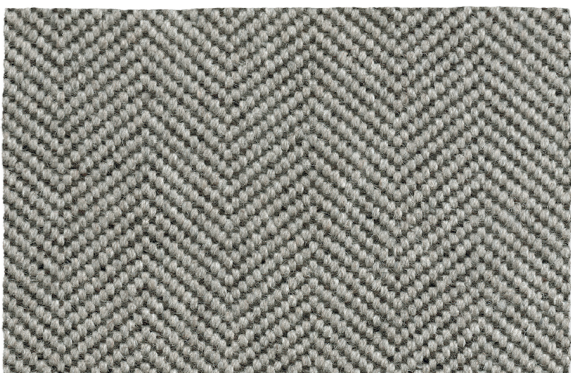

NORDICA CHEVRON | WILTON  
FLATWOVEN

ROLS  
WOOL CARPETS

# NORDICA CHEVRON

**ROLS**  
WOOL CARPETS

Haze

Overcast

Mist

Storm

Twilight

Midnight

## TECHNICAL INFORMATION:

MANUFACTURING METHOD  
Wilton Flatwoven

PILE HEIGHT  
± 3,0 mm

PILE SURFACE  
Loop Pile

TOTAL CARPET THICKNESS  
± 4,0 mm

PILE COMPOSITION  
100% Wool

BACKING  
PP, Cotton & Latex

N° TUFTS  
± 179.200/m<sup>2</sup>