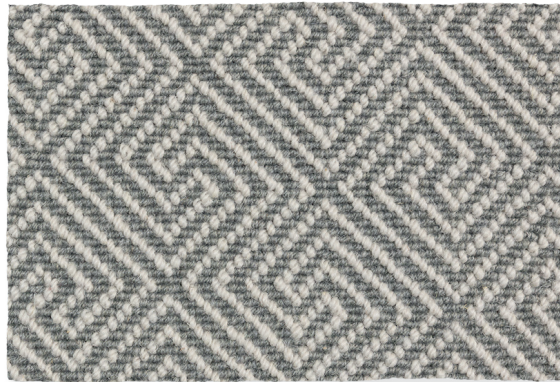

GALA KEY

WILTON WOVEN  
CARPET

Glacier

Granite

Pumice

Basalt

Fossil

Ocean

## TECHNICAL INFORMATION:

MANUFACTURING METHOD  
Wilton Woven Carpet

PILE SURFACE  
Loop Pile

PILE COMPOSITION  
100% Pure New Wool

N° TUFTS  
± 204.800/m<sup>2</sup>

PILE WEIGHT  
± 1.300 g/m<sup>2</sup>

TOTAL CARPET WEIGHT  
± 2.860 g/m<sup>2</sup>