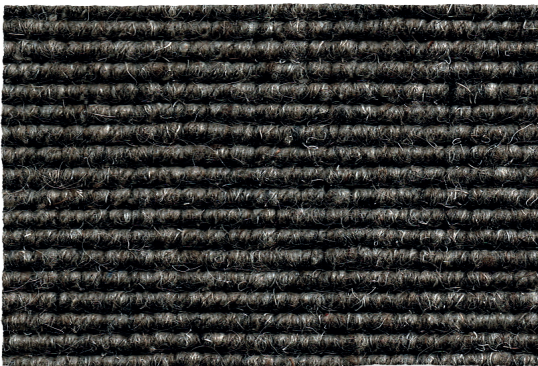

NORDICA CLASSIC | WILTON
FLATWOVEN

ROLS
WOOL CARPETS

NORDICA CLASSIC

ROLS
WOOL CARPETS

Haze

Overcast

Mist

Storm

Twilight

Midnight

TECHNICAL INFORMATION:

MANUFACTURING METHOD
Wilton Flatwoven

PILE HEIGHT
± 3,0 mm

PILE SURFACE
Loop Pile

TOTAL CARPET THICKNESS
± 4,0 mm

PILE COMPOSITION
100% Wool