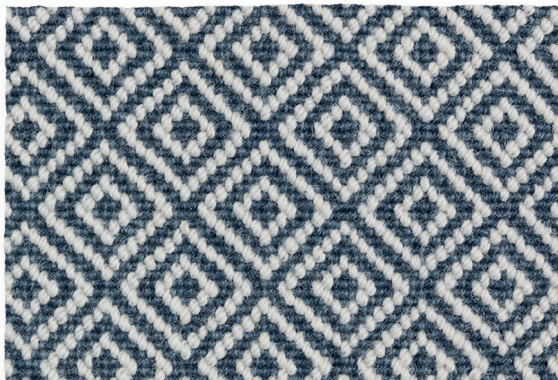

GALA DIAMOND

WILTON WOMEN
CARPET

ROLS
WOOL CARPETS

GALA DIAMOND

ROLS
WOOL CARPETS

Glacier

Granite

Pumice

Basalt

Fossil

Ocean

TECHNICAL INFORMATION:

MANUFACTURING METHOD
Wilton Woven Carpet

TOTAL CARPET THICKNESS
± 7,0 mm

PILE SURFACE
Loop Pile

BACKING
Jute & Cotton